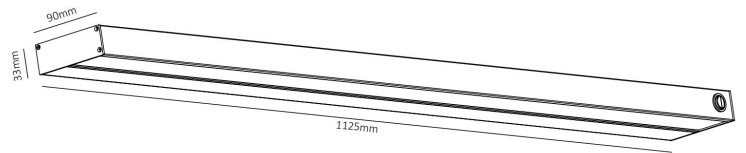

#### LIGHT DISTRIBUTION for 3000K Wide 106°

h(m)	E(lx)	Ø(m)
1	189.5	Ø2.57
2	47.37	Ø5.15
3	21.05	Ø7.73
4	11.84	Ø10.31
5	7.57	Ø12.89

The photograph may not match the reference exactly. Please read the product description to identify the finish.